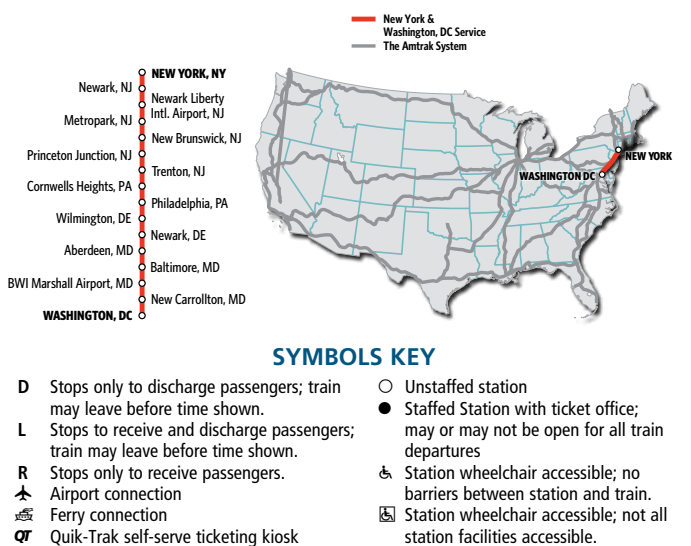

NORTHEAST CORRIDOR

serving **NEW YORK - NEWARK - TRENTON - PHILADELPHIA - WILMINGTON - BALTIMORE - WASHINGTON, DC** and intermediate stations

Effective January 2, 2020

Amtrak.com
1-800-USA-RAIL

NEW YORK and WASHINGTON DC ROUTE MAP and SYMBOLS

Connecting Local Services

New York

Metro-North Railroad: (800) 638-7646 or (212) 532-4900; www.mta.info
Long Island Rail Road (LIRR) (commuter rail): (718) 217-LIRR; www.mta.info
NJ TRANSIT (commuter rail & bus): (973) 275-5555; www.njtransit.com
New York City Transit (subway & bus): (718) 330-1234; www.mta.info

Newark

NJ TRANSIT (commuter rail, subway & bus): (973) 275-5555; www.njtransit.com
Port Authority Trans-Hudson Corporation (PATH) (subway): (800) 234-PATH; www.panynj.gov/path

Philadelphia

Southeastern Pennsylvania Transportation Authority (SEPTA) (commuter rail, light rail, subway & bus): (215) 580-7800; www.septa.org

Wilmington

DART First State (DART) (commuter rail & bus); 1-800-652-DART; www.DartFirstState.com

Baltimore

MARC (commuter rail): (800) 325-RAIL; www.mtmaryland.com
Maryland Transit Administration (MTA) (bus, light rail & subway): in the Baltimore metropolitan area: (800) 543-9809; other areas: (410) 539-5000; www.mtmaryland.com

Washington

MARC (commuter rail): (800) 325-RAIL; www.mtmaryland.com
Virginia Railway Express (commuter rail): (800) RIDE-VRE; www.vre.org
Metro rail & Metrobus (subway & bus): (202) 637-7000; www.wmata.com

Airport Connections

Newark Liberty International Airport

Convenient transfers between Amtrak Newark Liberty International Airport station and airline terminals via AirTrain.

Philadelphia International Airport

Convenient transfers between 30th Street station and airline terminals via SEPTA Airport Line trains.

Wilmington New Castle Airport

Convenient transfers between the Amtrak Station Wilmington and the airline terminal at the Wilmington New Castle Airport via DART bus 22.

BWI Thurgood Marshall Airport

Convenient transfers between Amtrak station and airline terminals via free shuttle bus.

Amtrak 30th Street Station-Center City Rail Transfer

Amtrak tickets to and from Philadelphia are honored for a transfer between Gray 30th Street Station (Upper Level platforms) and either Suburban Station or Jefferson Station (Pennsylvania Convention Center) via the frequent commuter rail service operated by SEPTA. Your Amtrak ticket, ticket receipt or eTicket travel document must be presented to the SEPTA conductor and remain visible while on board. For additional details, call SEPTA at (215) 580-7800.

Carry-On Pet Program

A small cat or dog in a pet carrier may be carried aboard many *Northeast Corridor* trains (pets not permitted on *Keystone Service* or *Pennsylvanian* trains, nor on weekday *Acela* services). Reservations are required, and some restrictions apply. Visit Amtrak.com/pets for details.

BayRunner Service

BayRunner service operates hourly between BWI Marshall Airport, MD Rail Station and the Frederick, MD Transit Center.

LINKS FOR DETAILED SERVICE INFORMATION